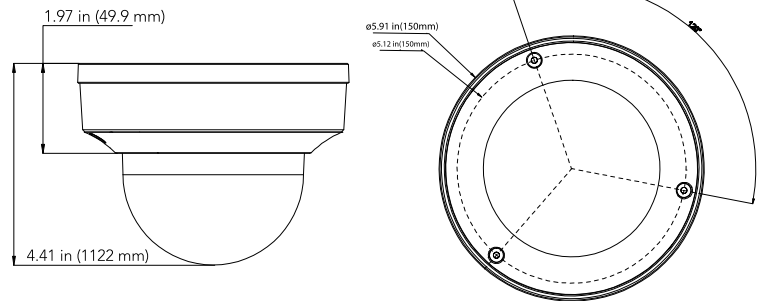

DIMENSIONS

Unit : inch (mm)

OPTIONAL ACCESSORIES

AVM-JB-V-L1
 JUNCTION BOX

AVM-CWM-EDV-L1
 COMPACT WALL MOUNT

AVM-HWM-V-L1
 HEAVY-DUTY WALL MOUNT

AVM-HCM-V-L1
 CEILING MOUNT

AVM-CRM-A1
 CORNER MOUNT

AVM-POM-A1
 POLE MOUNT

AVM-RM-V-L1
 RECESSED CEILING MOUNT

AVYCON

AVC-TV52M

5MP HD-TVI MOTORIZED VARIFOCAL VANDAL DOME CAMERA

SPECIFICATIONS

CAMERA	
Image Sensor	1/2.7" Progressive Scan CMOS
Resolution	5MP
Image Size	2592 x 1944
Video Output	1-channel BNC Video Output
Image System	PAL / NTSC
Electronic Shutter	1/15s to 1/50,000s
IR Distance	Up to 115ft (35m)
Video Formats	HD-TVI / AHD / CVI / CVBS (Analog)
Frame Rate	HD-TVI / AHD / CVI / CVBS (Analog): 20 FPS
Min. Illumination	0.05luxF1.2(AGC ON), 0Lux with IR ON
Lens	Motorized 2.7 - 13.5mm Lens
Horizontal Field of View	101.89°(W) & -30.56°(T)
Lens Mount	ø14mm
S/N Ratio	39dB
Function Control	OSD, Control over Coax (UTC)
IMAGE	
Day & Night	EXT / Auto / Color / BW (Black and White)
True WDR	Yes
Digital NR	Yes (3D DNR)
Auto Gain Control (AGC)	Yes
Auto White Balance (AWB)	Yes
Backlight Compensation (BLC)	Yes
Edge Brightness Compensation	Yes
Defog	No
HLC	Yes
Sharpness	Yes
Mirror Image	Yes
Smart IR (Anti-SAT)	Yes
Image Setting	Yes
Defect Correction	Auto / Manual
GENERAL	
Angle Adjustment	Any Angle
Input Voltage	DC 12V (±10%) & AC24V
Power Consumption	Maximum 5W
Ingress Protection	IP67
Vandal Rating	IK10
Working Environment	-22°~131° F (-30°~55° Celcius)
Dimensions	Ø5.91" x 4.41" (Ø150.0mm x 112.0mm)